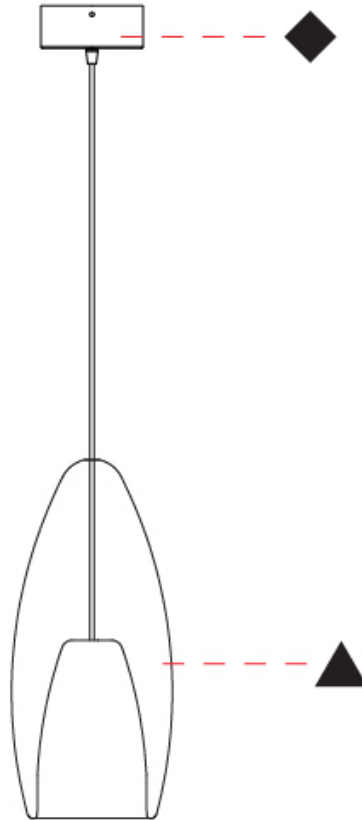

FLUTE - MONOPOINT SUSPENSION

D141013-

PROJECT

TYPE

SPECIFIER

QUANTITY

DATE

D