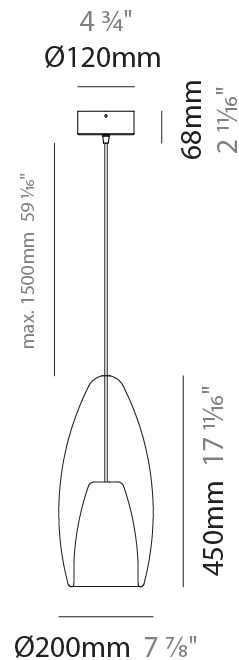

FLUTE - MONOPOINT SUSPENSION

D141013-

base number   Finish Options   Finish Options

1. To build a product code in our configurator select the specify button on the base model # product page
2. To build a manual product code on this datasheet choose from the options listed below in blue font and add the suffix to the base model #

GENERAL

Series: Flute
Subseries: Flute - Monopoint
Brand: Cangini & Tucci
Division: Design
Mounting Type: Suspension
Mounting Location: Ceiling
Subcategory: Pendant

PHYSICAL

Shape: Cone
Diameter (mm): 200
Diameter (in): 7 7/8
Height (mm): 450
Height (in): 17 11/16
Max. Overall Height (mm): 1950
Max. Overall Height (in): 76 3/4
Light Distribution: Omnidirectional
Weight (kg): 1.79
Weight (lbs): 3.95
Diffuser: Glass - Opal
Fixture Finish: [AMB](#) / [GRN](#) / [MBK](#) / [PNK](#) / [RUB](#) / [SKB](#) / [SMK](#) / [TOB](#) / [TRA](#) / [SWH](#)
Holder Finish: [CHR](#) / [MWH](#) / [MBK](#) / [BCR](#)
Fixture Material: Glass / Metal
Cable Details: 1500mm Transparent Cable
Upon Request: Black Fabric Cable

ELECTRICAL

Number of Lamps: 1
Lamp Type: LED Retrofit
Bulb Included: Bulb Not Included
Max. Wattage Per Lamp (W): 16
Lamp Base: E26
Input Voltage (V): 120
Upon Request: 277Vac / GU24

LED

OPTICAL

RATINGS AND CERTIFICATIONS

Certified By: Certified for North American Standards
IP rating: IP20

PROJECT
TYPE
SPECIFIER
QUANTITY
DATE