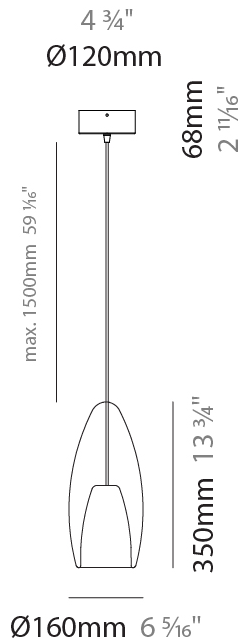

FLUTE - MONOPOINT SUSPENSION

D141012-

base number   Finish   Finish
Options   Options

1. To build a product code in our configurator select the specify button on the base model # product page
2. To build a manual product code on this datasheet choose from the options listed below in blue font and add the suffix to the base model #

GENERAL

Series: Flute
Subseries: Flute - Monopoint
Brand: Cangini & Tucci
Division: Design
Mounting Type: Suspension
Mounting Location: Ceiling
Subcategory: Pendant

PHYSICAL

Shape: Cone
Diameter (mm): 160
Diameter (in): 6 ⁵/₁₆
Height (mm): 350
Height (in): 13 ³/₄
Max. Overall Height (mm): 1850
Max. Overall Height (in): 72 ¹³/₁₆
Light Distribution: Omnidirectional
Weight (kg): 1.13
Weight (lbs): 2.49
Diffuser: Glass - Opal
Fixture Finish: [AMB](#) / [GRN](#) / [PNK](#) / [RUB](#) / [SKB](#) / [SMK](#) / [TOB](#) / [TRA](#) / [SWH](#)
Holder Finish: CHR / MWH / MBK / BCR
Fixture Material: Glass / Metal
Cable Details: 1500mm Transparent Cable
Upon Request: Black Fabric Cable

ELECTRICAL

Number of Lamps: 1
Lamp Type: LED Retrofit
Bulb Included: Bulb Not Included
Max. Wattage Per Lamp (W): 16
Lamp Base: E26
Input Voltage (V): 120
Upon Request: 277Vac / GU24

LED

OPTICAL

RATINGS AND CERTIFICATIONS

Certified By: Certified for North American Standards
IP rating: IP20

PROJECT
TYPE
SPECIFIER
QUANTITY
DATE