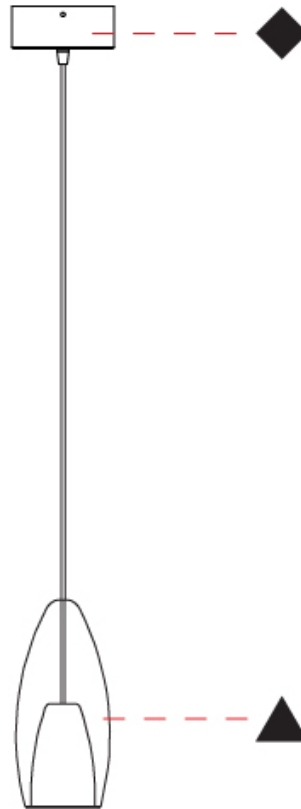

FLUTE - MONOPOINT SUSPENSION

D141011-

PROJECT

TYPE

SPECIFIER

QUANTITY

DATE

D