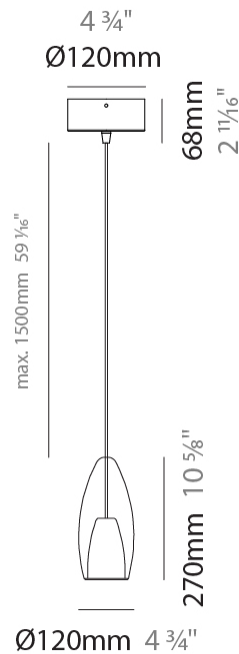

FLUTE - MONOPOINT SUSPENSION

D141011-

base number   Finish   Finish
Options   Options

1. To build a product code in our configurator select the specify button on the base model # product page
2. To build a manual product code on this datasheet choose from the options listed below in blue font and add the suffix to the base model #

GENERAL

Series: Flute
Subseries: Flute - Monopoint
Brand: Cangini & Tucci
Division: Design
Mounting Type: Suspension
Mounting Location: Ceiling
Subcategory: Pendant

PHYSICAL

Shape: Cone
Diameter (mm): 120
Diameter (in): 4 ¾
Height (mm): 270
Height (in): 10 ⅝
Max. Overall Height (mm): 1750
Max. Overall Height (in): 68 ⅞
Light Distribution: Omnidirectional
Weight (kg): 0.63
Weight (lbs): 1.4
Diffuser: Glass - Opal
Fixture Finish: [AMB](#) / [GRN](#) / [PNK](#) / [RUB](#) / [SKB](#) / [SMK](#) / [TOB](#) / [TRA](#) / [SWH](#)
Holder Finish: CHR / MWH / MBK / BCR
Fixture Material: Glass / Metal
Cable Details: 1500mm Transparent Cable
Upon Request: Black Fabric Cable

ELECTRICAL

Number of Lamps: 1
Lamp Type: LED Retrofit
Bulb Included: Bulb Not Included
Max. Wattage Per Lamp (W): 4
Lamp Base: E12
Input Voltage (V): 120

LED

OPTICAL

RATINGS AND CERTIFICATIONS

Certified By: Certified for North American Standards
IP rating: IP20

PROJECT
TYPE
SPECIFIER
QUANTITY
DATE