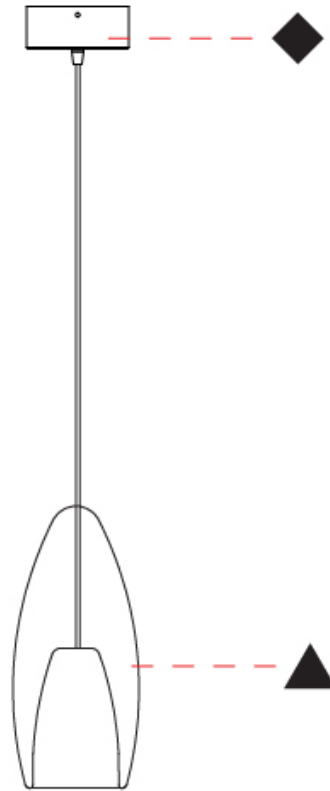

FLUTE - MONOPOINT SUSPENSION

D141012-

PROJECT _____

TYPE _____

SPECIFIER _____

QUANTITY _____

DATE _____

D